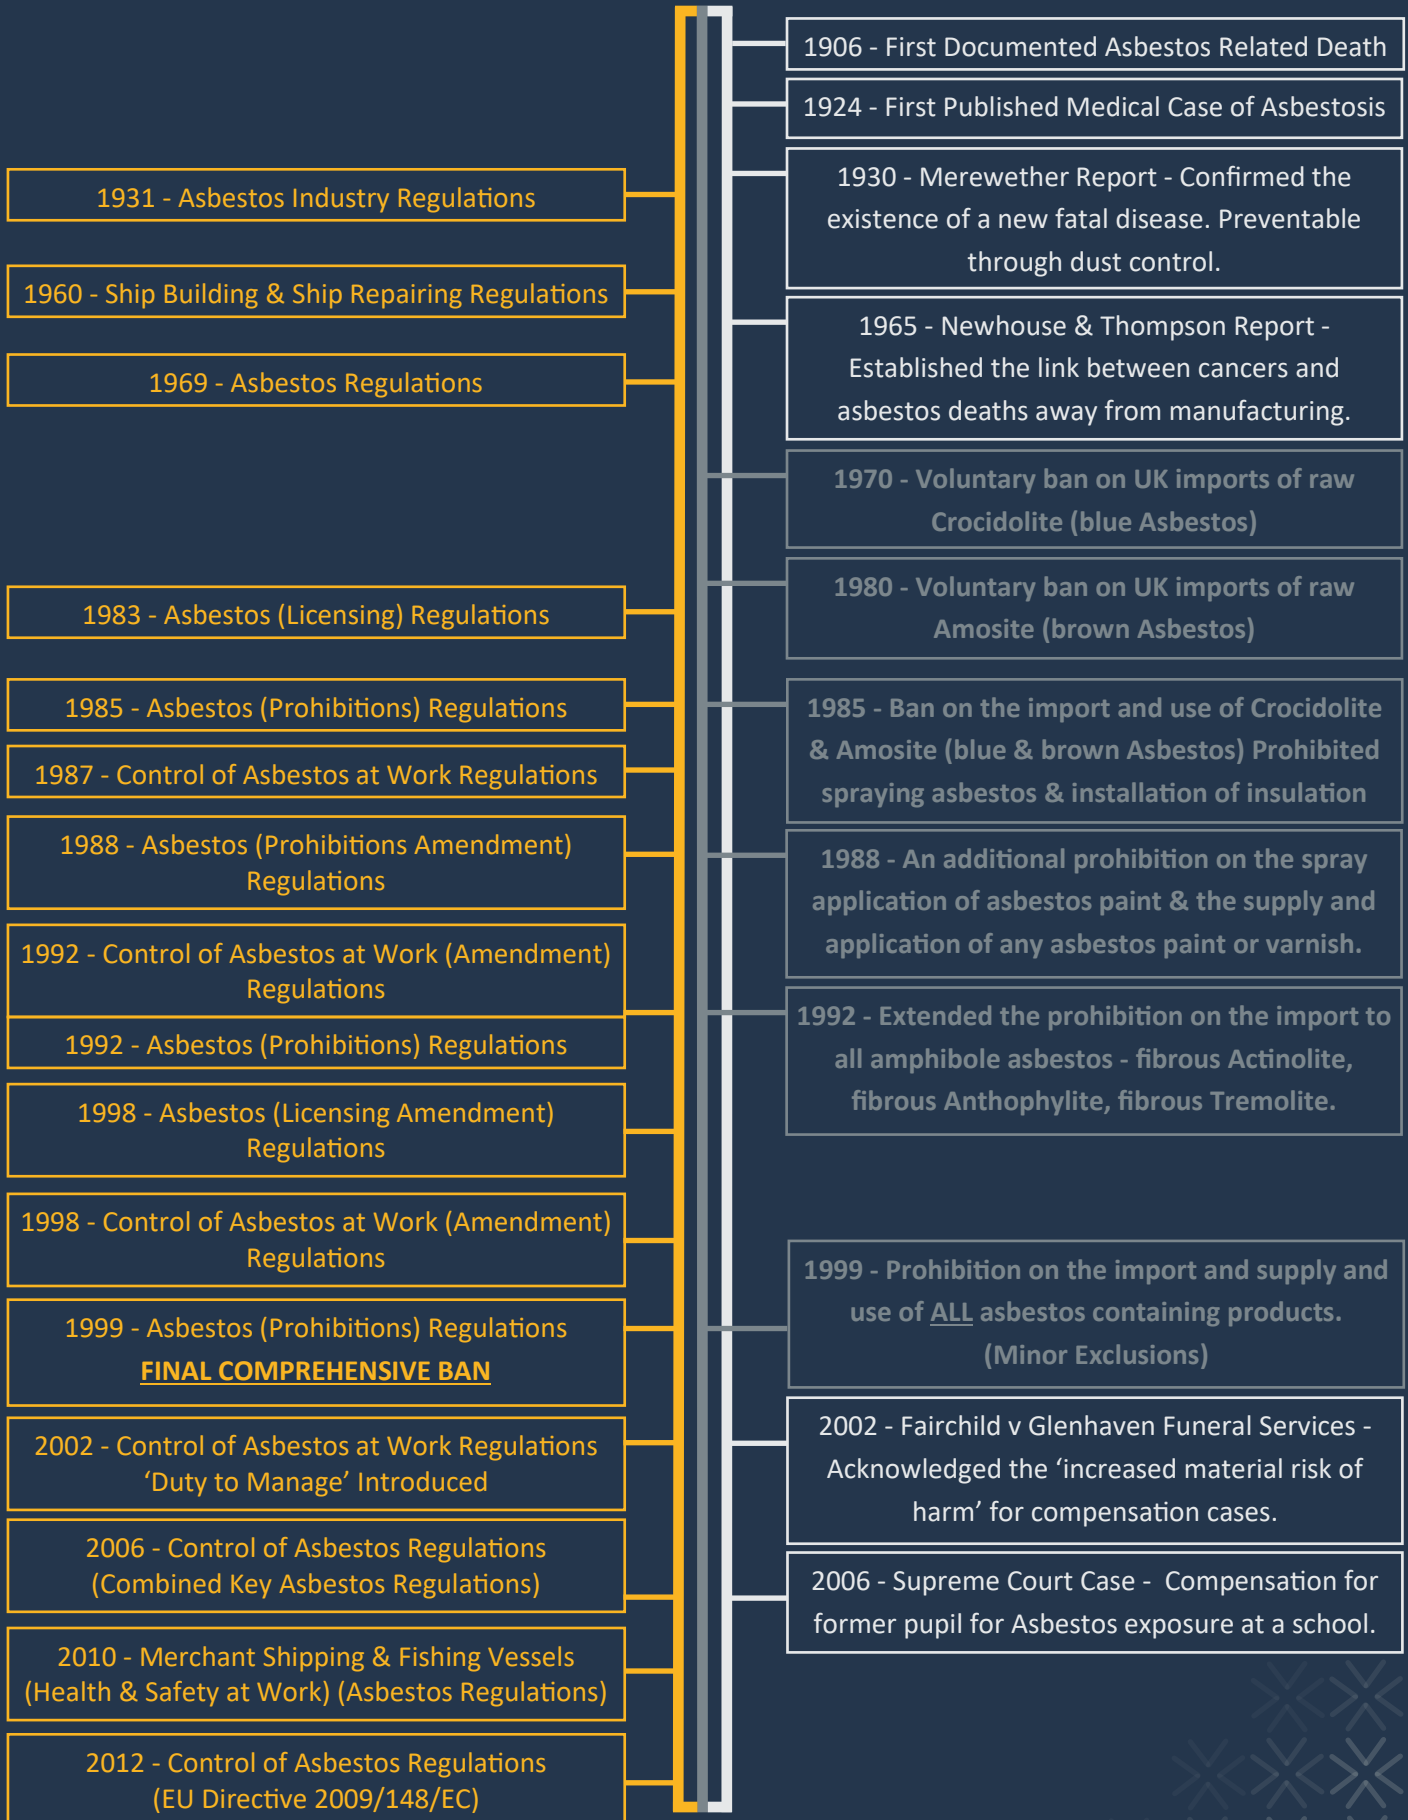

History of Asbestos - Health Effects & Regulations

T 01246 792040

E enquiries@dmgasbestos.co.uk

DVG ASBESTOS
MANAGEMENT

www.dmgasbestos.co.uk